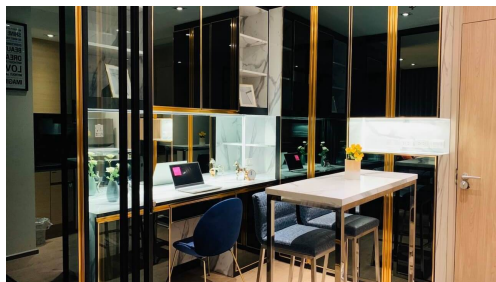

Park 24

Seller Info

Имя:	MyThai Agent
Имя:	MyThai
Фамилия:	Agent
Название компании:	MyThai Property
Тип объявления:	Покупка или продажа
Мобильный:	
Телефон:	+1 (415) 800-2828
Веб-сайт:	http://mythai.property
Страна:	Thailand
Почтовый индекс:	55444
Адрес:	Landao
Обо мне:	I am the official MyThai Property website agent, feel free to contact me at any time!

Listing details

Общее

Название:	Park 24
Недвижимость для:	Аренды
Цена:	฿ 26,000.00
Rent time frame:	В месяц
Спальни:	1
Ванные комнаты:	1
Площадь:	30 m2 ft
Опубликовано :	31.01.2021

Место нахождения

Город:	Бангкок
Район:	Sukhumvit (Central)

ДОПОЛНИТЕЛЬНАЯ ИНФОРМАЦИЯ

E-mail :	info@findthaiproperty.com
Mobile (import):	+66 (0) 800 844 727

Описание:	Reference Number: 2960 1 Bedroom 1 Bathroom Unit at The Park 24 Condominium in Phrom Phong available for Rent.