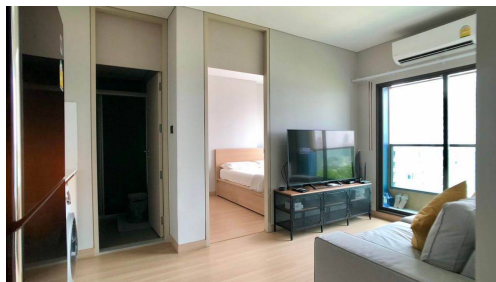

Lumpini Suite

Seller Info

Имя:	MyThai Agent
Имя:	MyThai
Фамилия:	Agent
Название компании:	MyThai Property
Тип объявления:	Покупка или продажа
Мобильный:	
Телефон:	+1 (415) 800-2828
Веб-сайт:	http://mythai.property
Страна:	Thailand
Почтовый индекс:	55444
Адрес:	Landao
Обо мне:	I am the official MyThai Property website agent, feel free to contact me at any time!

Listing details

Общее

Название:	Lumpini Suite
Недвижимость для:	Аренды
Цена:	฿ 26,000.00
Rent time frame:	В месяц
Спальни:	2
Ванные комнаты:	1
Площадь:	41 m2 ft
Опубликовано :	31.01.2021

Место нахождения

Город:	Бангкок
Район:	Rama IX / Ratchadapisek

ДОПОЛНИТЕЛЬНАЯ ИНФОРМАЦИЯ

E-mail :	info@findthaiproperty.com
Mobile (import):	+66 (0) 800 844 727

Описание:	Reference Number : 1831 *Very Unique Oportunity! Amazing 2 Bedroom Unit for rent Located on 34th Floor. Fully Furnished