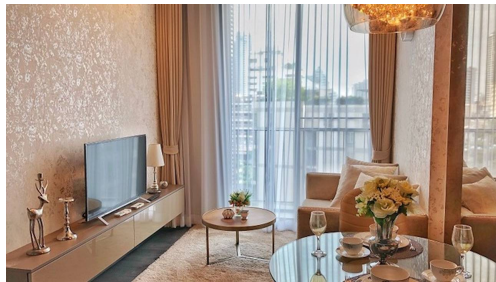

The Edge Sukhumvit 23

Seller Info

Имя:	MyThai Agent
Имя:	MyThai
Фамилия:	Agent
Название компании:	MyThai Property
Тип объявления:	Покупка или продажа
Мобильный:	
Телефон:	+1 (415) 800-2828
Веб-сайт:	http://mythai.property
Страна:	Thailand
Почтовый индекс:	55444
Адрес:	Landao
Обо мне:	I am the official MyThai Property website agent, feel free to contact me at any time!

Listing details

Общее

Название:	The Edge Sukhumvit 23
Недвижимость для:	Аренды
Цена:	฿ 30,000.00
Rent time frame:	В месяц
Спальни:	1
Ванные комнаты:	1
Площадь:	33 m2 ft
Опубликовано :	03.02.2021

Место нахождения

Город:	Бангкок
Район:	Sukhumvit (Central)

ДОПОЛНИТЕЛЬНАЯ ИНФОРМАЦИЯ

E-mail :	info@findthaiproperty.com
Mobile (import):	+66 (0) 800 844 727

Описание:	Reference Number : 22381 Bedroom 1 Bathroom Unit Available for Rent at The Edge 23. Fully Furnished Including Washing Machine, TV, Fridge /