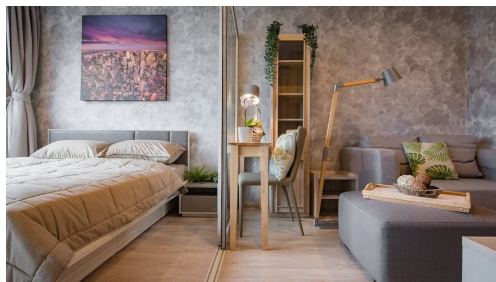

Ideo O2

Seller Info

Имя:	MyThai Agent
Имя:	MyThai
Фамилия:	Agent
Название компании:	MyThai Property
Тип объявления:	Покупка или продажа
Мобильный:	
Телефон:	+1 (415) 800-2828
Веб-сайт:	http://mythai.property
Страна:	Thailand
Почтовый индекс:	55444
Адрес:	Landao
Обо мне:	I am the official MyThai Property website agent, feel free to contact me at any time!

Listing details

Общее

Название:	Ideo O2
Недвижимость для:	Продажи
Цена:	฿ 2,890,000.00
Спальни:	1
Ванные комнаты:	1
Площадь:	33 m2 ft
Опубликовано :	20.11.2020

План оплаты

Сумма залога:	฿ 86,700.00
Contract Deposit:	THB 2,803,300

Место нахождения

Город:	Бангкок
Район:	Sukhumvit (BTS Extension)

ДОПОЛНИТЕЛЬНАЯ ИНФОРМАЦИЯ

E-mail :	info@findthaiproperty.com
Mobile (import):	+66 (0) 800 844 727