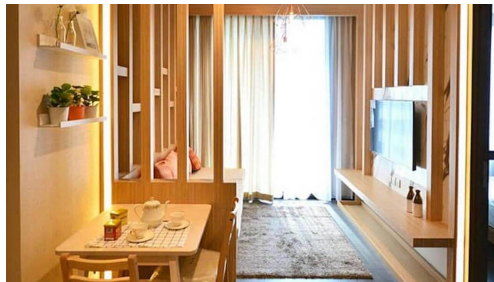

The Edge Sukhumvit 23

Seller Info

Имя:	MyThai Agent
Имя:	MyThai
Фамилия:	Agent
Название компании:	MyThai Property
Тип объявления:	Покупка или продажа
Мобильный:	
Телефон:	+1 (415) 800-2828
Веб-сайт:	http://mythai.property
Страна:	Thailand
Почтовый индекс:	55444
Адрес:	Landao
Обо мне:	I am the official MyThai Property website agent, feel free to contact me at any time!

Listing details

Общее

Название:	The Edge Sukhumvit 23
Недвижимость для:	Аренды
Цена:	฿ 38,900.00
Rent time frame:	В месяц
Спальни:	1
Ванные комнаты:	1
Площадь:	45 m2 ft
Опубликовано :	07.02.2021

Место нахождения

Город:	Бангкок
Район:	Sukhumvit (Central)

ДОПОЛНИТЕЛЬНАЯ ИНФОРМАЦИЯ

E-mail :	info@findthaiproperty.com
Mobile (import):	+66 (0) 800 844 727

Описание:	Very Unique 1 Bedroom Unit at The Edge 23 Condominium. Floor to ceiling wooden decoration in the Living Room with matching Build in