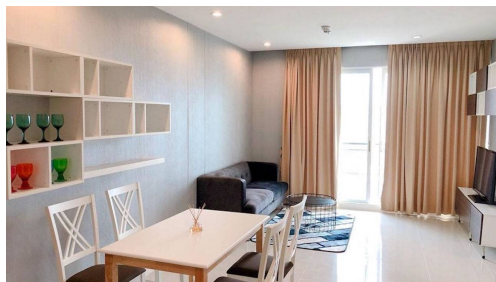

Circle Condominium

Seller Info

Имя:	MyThai Agent
Имя:	MyThai
Фамилия:	Agent
Название компании:	MyThai Property
Тип объявления:	Покупка или продажа
Мобильный:	
Телефон:	+1 (415) 800-2828
Веб-сайт:	http://mythai.property
Страна:	Thailand
Почтовый индекс:	55444
Адрес:	Landao
Обо мне:	I am the official MyThai Property website agent, feel free to contact me at any time!

Listing details

Общее

Название:	Circle Condominium
Недвижимость для:	Аренды
Цена:	฿ 40,000.00
Rent time frame:	В месяц
Спальни:	2
Ванные комнаты:	2
Площадь:	75 m2 ft
Опубликовано :	08.02.2021

Место нахождения

Город:	Бангкок
Район:	Sukhumvit (Central)

ДОПОЛНИТЕЛЬНАЯ ИНФОРМАЦИЯ

E-mail :	info@findthaiproperty.com
Mobile (import):	+66 (0) 800 844 727

Описание:	Reference Number: 3212 2 Bedroom 2 Bathroom at Circle Condominium Available for Rent. Located on 23rd floor. Fully