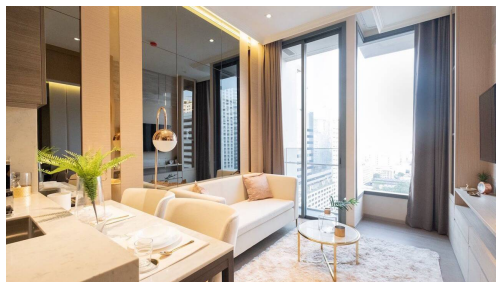

Esse Asoke

Seller Info

Имя:	MyThai Agent
Имя:	MyThai
Фамилия:	Agent
Название компании:	MyThai Property
Тип объявления:	Покупка или продажа
Мобильный:	
Телефон:	+1 (415) 800-2828
Веб-сайт:	http://mythai.property
Страна:	Thailand
Почтовый индекс:	55444
Адрес:	Landao
Обо мне:	I am the official MyThai Property website agent, feel free to contact me at any time!

Listing details

Общее

Название:	Esse Asoke
Недвижимость для:	Аренды
Цена:	฿ 40,000.00
Rent time frame:	В месяц
Спальни:	1
Ванные комнаты:	1
Площадь:	37 m2 ft
Опубликовано :	08.02.2021

Место нахождения

Город:	Бангкок
Район:	Sukhumvit (Central)

ДОПОЛНИТЕЛЬНАЯ ИНФОРМАЦИЯ

E-mail :	info@findthaiproperty.com
Mobile (import):	+66 (0) 800 844 727

Описание:	Reference Number : 2339 1 Bedroom 1 Bathroom Unit at The Esse Asoke Modern Luxury Unit for Rent. Located on 15th