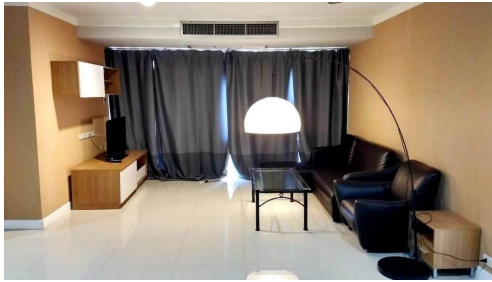

Waterford Diamond

Seller Info

Имя:	MyThai Agent
Имя:	MyThai
Фамилия:	Agent
Название компании:	MyThai Property
Тип объявления:	Покупка или продажа
Мобильный:	
Телефон:	+1 (415) 800-2828
Веб-сайт:	http://mythai.property
Страна:	Thailand
Почтовый индекс:	55444
Адрес:	Landao
Обо мне:	I am the official MyThai Property website agent, feel free to contact me at any time!

Listing details

Общее

Название:	Waterford Diamond
Недвижимость для:	Аренды
Цена:	฿ 45,000.00
Rent time frame:	В месяц
Спальни:	3
Ванные комнаты:	2
Площадь:	121 m2 ft
Опубликовано :	09.02.2021

Место нахождения

Город:	Бангкок
Район:	Sukhumvit (Central)

ДОПОЛНИТЕЛЬНАЯ ИНФОРМАЦИЯ

E-mail :	info@findthaiproperty.com
Mobile (import):	+66 (0) 800 844 727

Описание:	Reference Number : 4006 Large unit 3 Bedroom 2 Bathroom Apartment at The Waterford Diamond Condominium available for