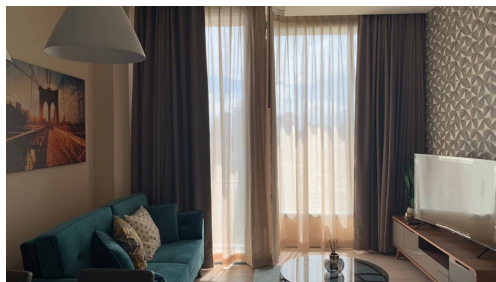

Esse Asoke

Seller Info

Имя:	MyThai Agent
Имя:	MyThai
Фамилия:	Agent
Название компании:	MyThai Property
Тип объявления:	Покупка или продажа
Мобильный:	
Телефон:	+1 (415) 800-2828
Веб-сайт:	http://mythai.property
Страна:	Thailand
Почтовый индекс:	55444
Адрес:	Landao
Обо мне:	I am the official MyThai Property website agent, feel free to contact me at any time!

Listing details

Общее

Название:	Esse Asoke
Недвижимость для:	Аренды
Цена:	฿ 45,000.00
Rent time frame:	В месяц
Спальни:	1
Ванные комнаты:	1
Площадь:	47 m2 ft
Опубликовано :	09.02.2021

Место нахождения

Город:	Бангкок
Район:	Sukhumvit (Central)

ДОПОЛНИТЕЛЬНАЯ ИНФОРМАЦИЯ

E-mail :	info@findthaiproperty.com
Mobile (import):	+66 (0) 800 844 727

Описание:	Reference Number : 2298 1 Bedroom 1 Bathroom Unit at The Esse Asoke! Modern Luxury Unit for Rent. Located on 25th