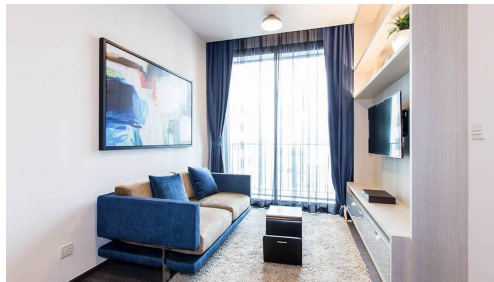

The Edge Sukhumvit 23

Seller Info

Имя:	MyThai Agent
Имя:	MyThai
Фамилия:	Agent
Название компании:	MyThai Property
Тип объявления:	Покупка или продажа
Мобильный:	
Телефон:	+1 (415) 800-2828
Веб-сайт:	http://mythai.property
Страна:	Thailand
Почтовый индекс:	55444
Адрес:	Landao
Обо мне:	I am the official MyThai Property website agent, feel free to contact me at any time!

Listing details

Общее

Название:	The Edge Sukhumvit 23
Недвижимость для:	Аренды
Цена:	฿ 45,000.00
Rent time frame:	В месяц
Спальни:	1
Ванные комнаты:	1
Площадь:	43 m2 ft
Опубликовано :	09.02.2021

Место нахождения

Город:	Бангкок
Район:	Sukhumvit (Central)

ДОПОЛНИТЕЛЬНАЯ ИНФОРМАЦИЯ

E-mail :	info@findthaiproperty.com
Mobile (import):	+66 (0) 800 844 727

Описание: Reference Number : 1655

1 Bedroom 1 Bathroom Unit Available for Rent at