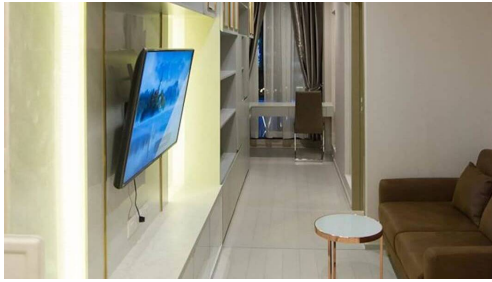

Noble Ploenchit

Seller Info

Имя:	MyThai Agent
Имя:	MyThai
Фамилия:	Agent
Название компании:	MyThai Property
Тип объявления:	Покупка или продажа
Мобильный:	
Телефон:	+1 (415) 800-2828
Веб-сайт:	http://mythai.property
Страна:	Thailand
Почтовый индекс:	55444
Адрес:	Landao
Обо мне:	I am the official MyThai Property website agent, feel free to contact me at any time!

Listing details

Общее

Название:	Noble Ploenchit
Недвижимость для:	Аренды
Цена:	฿ 35,000.00
Rent time frame:	В месяц
Спальни:	1
Ванные комнаты:	1
Площадь:	46 m2 ft
Опубликовано :	04.08.2021

Место нахождения

Город:	Бангкок
Район:	Sukhumvit (Central)

ДОПОЛНИТЕЛЬНАЯ ИНФОРМАЦИЯ

E-mail :	info@findthaiproperty.com
Mobile (import):	+66 (0) 800 844 727

Описание:	Reference Number : 3973 1 Bedroom 1 Bathroom at Noble Ploenchit available for Rent. Unit size 46 m2. Located on 11th floor.