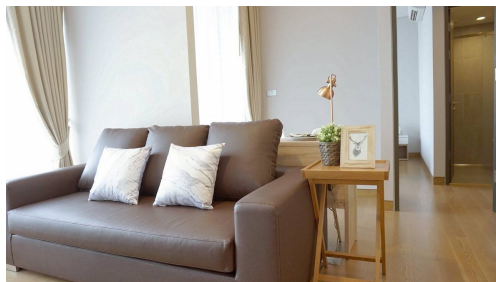

Lumpini 24

Seller Info

Имя:	MyThai Agent
Имя:	MyThai
Фамилия:	Agent
Название компании:	MyThai Property
Тип объявления:	Покупка или продажа
Мобильный:	
Телефон:	+1 (415) 800-2828
Веб-сайт:	http://mythai.property
Страна:	Thailand
Почтовый индекс:	55444
Адрес:	Landao
Обо мне:	I am the official MyThai Property website agent, feel free to contact me at any time!

Listing details

Общее

Название:	Lumpini 24
Недвижимость для:	Продажи
Цена:	฿ 30,000.00
Спальни:	1
Ванные комнаты:	1
Площадь:	38 m2 ft
Опубликовано :	18.11.2020

Место нахождения

Город:	Бангкок
Район:	Sukhumvit (Central)

ДОПОЛНИТЕЛЬНАЯ ИНФОРМАЦИЯ

E-mail :	info@findthaiproperty.com
Mobile (import):	+66 (0) 800 844 727

Описание:	Reference Number : 2893 1 Bedroom 1 Bathroom Unit at The Lumpini 24 for Sale. Located on 19th Floor. Fully Furnished including Washing Machine, Fridge / Freezer, TVs