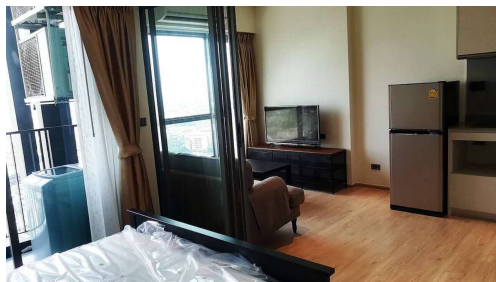

Whizdom Ratchada

Seller Info

Имя:	MyThai Agent
Имя:	MyThai
Фамилия:	Agent
Название компании:	MyThai Property
Тип объявления:	Покупка или продажа
Мобильный:	
Телефон:	+1 (415) 800-2828
Веб-сайт:	http://mythai.property
Страна:	Thailand
Почтовый индекс:	55444
Адрес:	Landao
Обо мне:	I am the official MyThai Property website agent, feel free to contact me at any time!

Listing details

Общее

Название:	Whizdom Ratchada
Недвижимость для:	Аренды
Цена:	฿ 15,000.00
Rent time frame:	В месяц
Спальни:	1
Ванные комнаты:	1
Площадь:	33 m2 ft
Опубликовано :	07.12.2020

Место нахождения

Город:	Бангкок
Район:	Sathorn / Thonburi

ДОПОЛНИТЕЛЬНАЯ ИНФОРМАЦИЯ

E-mail :	info@findthaiproperty.com
Mobile (import):	+66 (0) 800 844 727

Описание:	Brand New 1 Bedroom Unit Available at The Whizdom Station Ratchada – Thapra Condominium – only 260m from Talat Phlu BTS Station! This